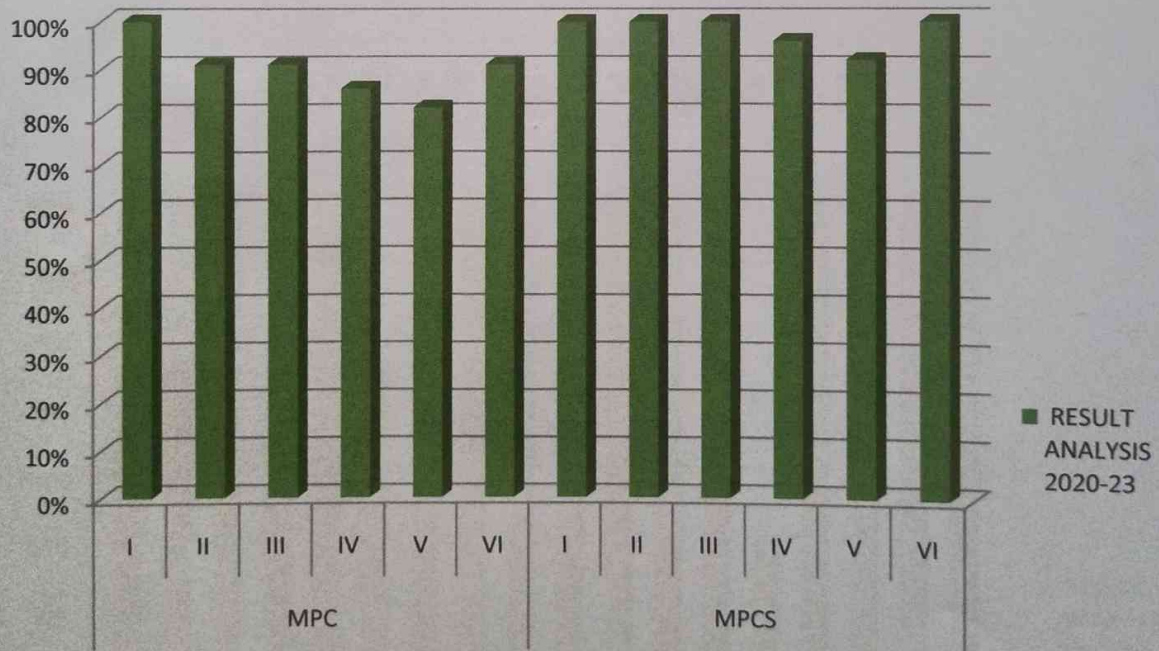

RESULT ANALYSIS 2020-23				
GROUP	SEM	NO. OF APPEARED	NO. OF PASSED	PASS PERCENTAGE
MPC	I	22	22	100%
	II	22	20	91%
	III	22	20	91%
	IV	22	19	86%
	V	22	18	82%
	VI	22	20	91%
MPCS	I	29	29	100%
	II	29	29	100%
	III	27	27	100%
	IV	25	24	96%
	V	25	23	92%
	VI	24	24	100%

RESULT ANALYSIS 2020-23