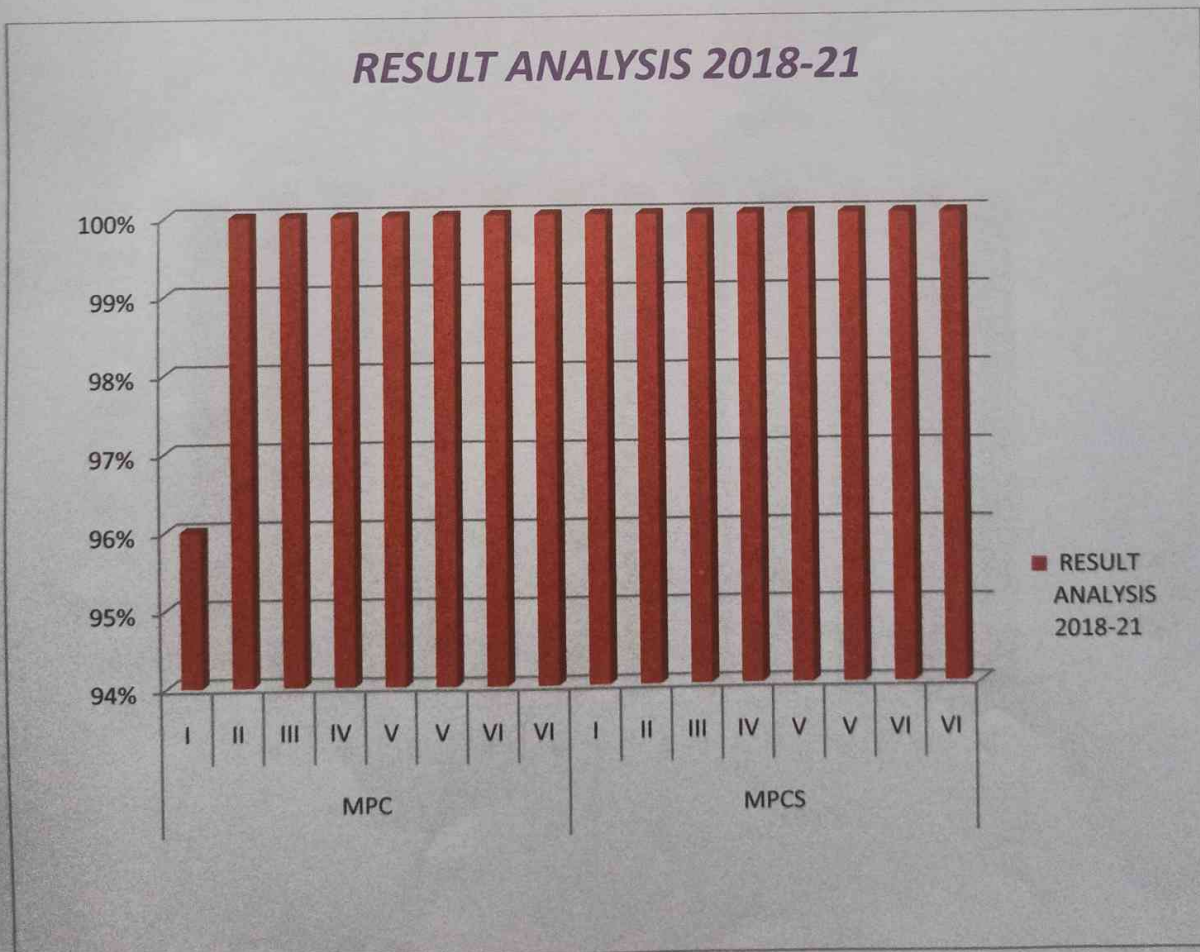

**TELANGANA TRIBAL WELFARE RESIDENTIAL
DEGREE COLLEGE (GIRLS):: KHAMMAM**

DEPARTMENT OF MATHEMATICS

RESULT ANALYSIS

RESULT ANALYSIS 2018-21				
GROUP	SEM	NO. OF APPEARED	NO. OF PASSED	PASS PERCENTAGE
MPC	I	25	24	96%
	II	25	25	100%
	III	25	25	100%
	IV	24	24	100%
	V	24	24	100%
	V	24	24	100%
	VI	25	25	100%
	VI	25	25	100%
MPCS	I	25	25	100%
	II	25	25	100%
	III	25	25	100%
	IV	24	24	100%
	V	24	24	100%
	V	24	24	100%
	VI	24	24	100%
	VI	24	24	100%

RESULT ANALYSIS 2019-22				
GROUP	SEM	NO. OF APPEARED	NO. OF PASSED	PASS PERCENTAGE
MPC	I	22	22	100%
	II	22	22	100%
	III	22	22	100%
	IV	22	22	100%
	V	22	22	100%
	VI	22	22	100%
MPCS	I	40	40	100%
	II	39	39	100%
	III	38	38	100%
	IV	37	37	100%
	V	37	37	100%
	VI	37	37	100%