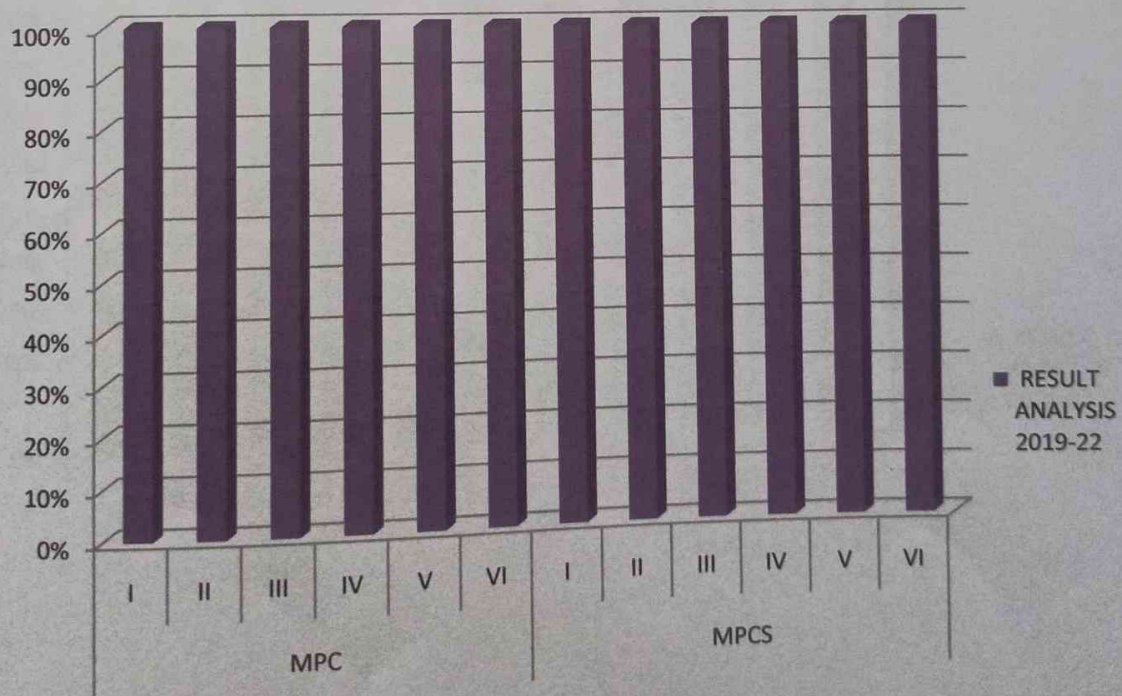

**TELANGANA TRIBAL WELFARE RESIDENTIAL
DEGREE COLLEGE (GIRLS):: KHAMMAM**

DEPARTMENT OF MATHEMATICS

RESULT ANALYSIS

RESULT ANALYSIS 2018-21				
GROUP	SEM	NO. OF APPEARED	NO. OF PASSED	PASS PERCENTAGE
MPC	I	25	24	96%
	II	25	25	100%
	III	25	25	100%
	IV	24	24	100%
	V	24	24	100%
	V	24	24	100%
	VI	25	25	100%
	VI	25	25	100%
MPCS	I	25	25	100%
	II	25	25	100%
	III	25	25	100%
	IV	24	24	100%
	V	24	24	100%
	V	24	24	100%
	VI	24	24	100%
	VI	24	24	100%

RESULT ANALYSIS 2019-22				
GROUP	SEM	NO. OF APPEARED	NO. OF PASSED	PASS PERCENTAGE
MPC	I	22	22	100%
	II	22	22	100%
	III	22	22	100%
	IV	22	22	100%
	V	22	22	100%
	VI	22	22	100%
MPCS	I	40	40	100%
	II	39	39	100%
	III	38	38	100%
	IV	37	37	100%
	V	37	37	100%
	VI	37	37	100%

RESULT ANALYSIS 2019-22

RESULT ANALYSIS 2020-23				
GROUP	SEM	NO. OF APPEARED	NO. OF PASSED	PASS PERCENTAGE
MPC	I	22	22	100%
	II	22	20	91%
	III	22	20	91%
	IV	22	19	86%
	V	22	18	82%
	VI	22	20	91%
MPCS	I	29	29	100%
	II	29	29	100%
	III	27	27	100%
	IV	25	24	96%
	V	25	23	92%
	VI	24	24	100%